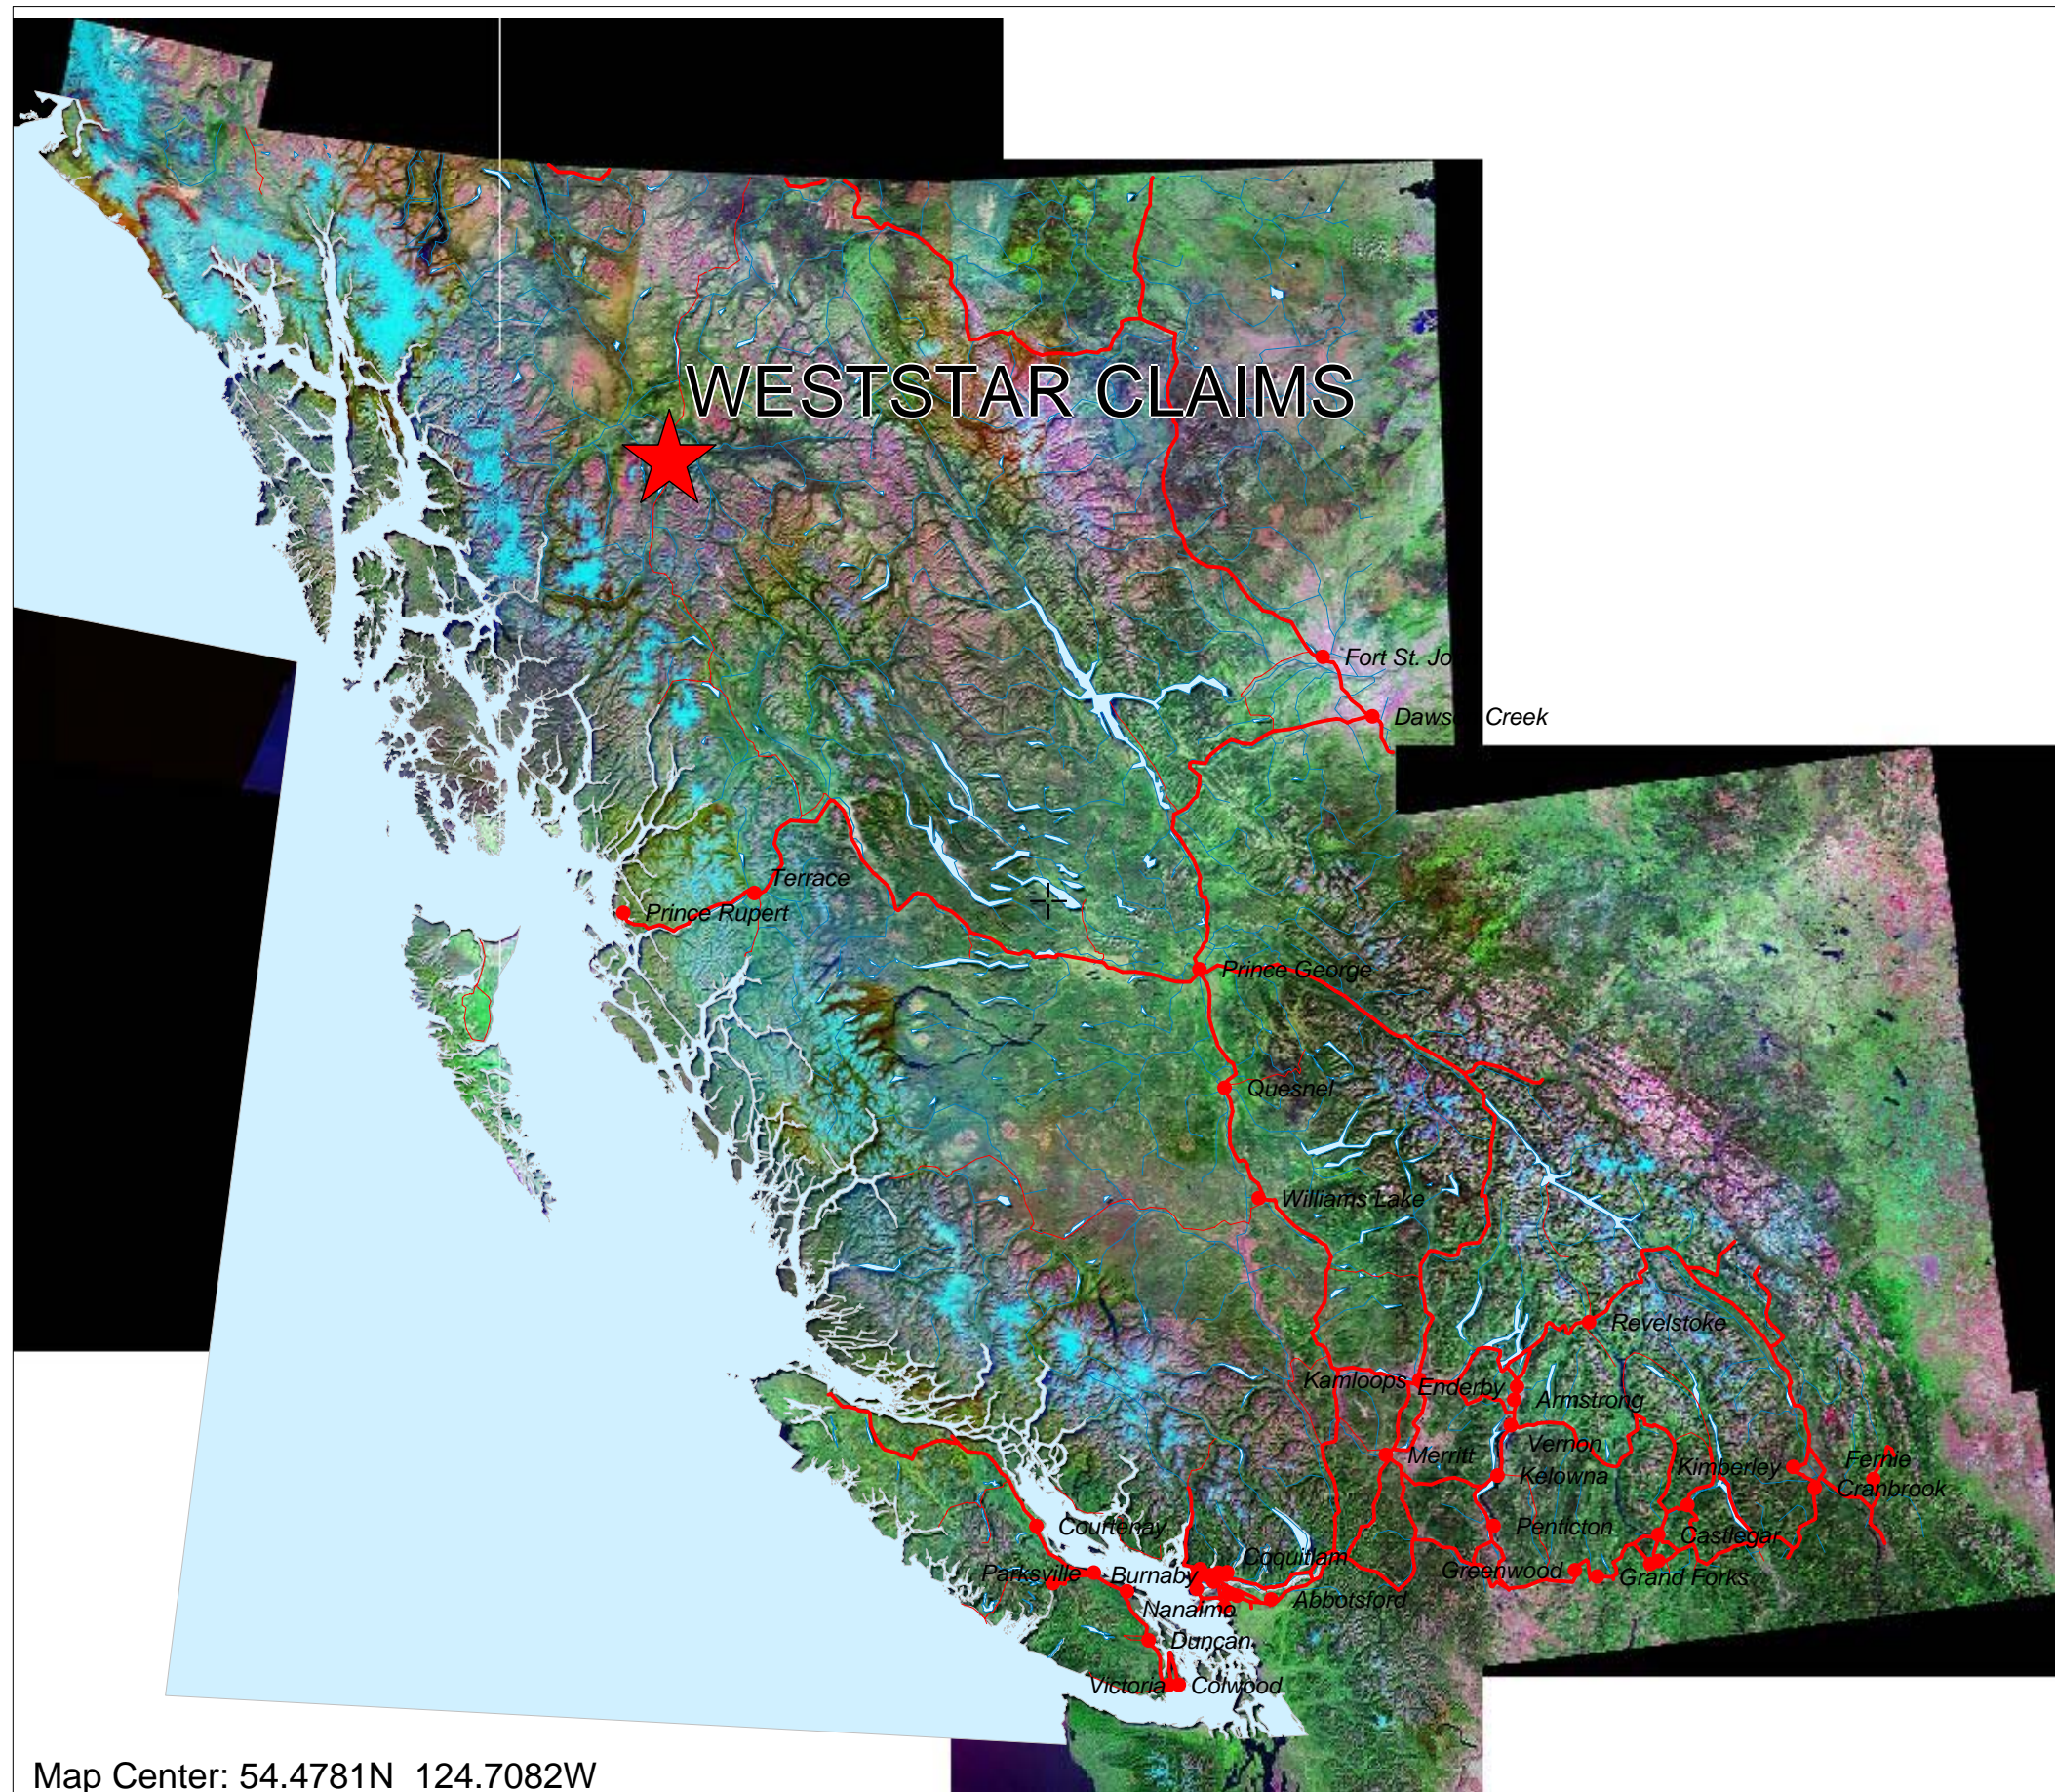

WESTSTAR CLAIMS Location Map

 WESTSTAR CLAIMS Location

Mineral Titles Layers

 WESTSTAR CLAIMS Tenure

BC Administrative Area Layers

 Cities

Topographic Layers

 Roads 1:6M

 Trunk Road

 Major Roads

 All Others

 Lakes 1:6M

 Rivers 1:6M

 Sea

Raster Layers

 NASA Landsat circa 1990

SCALE 1 : 6,305,573